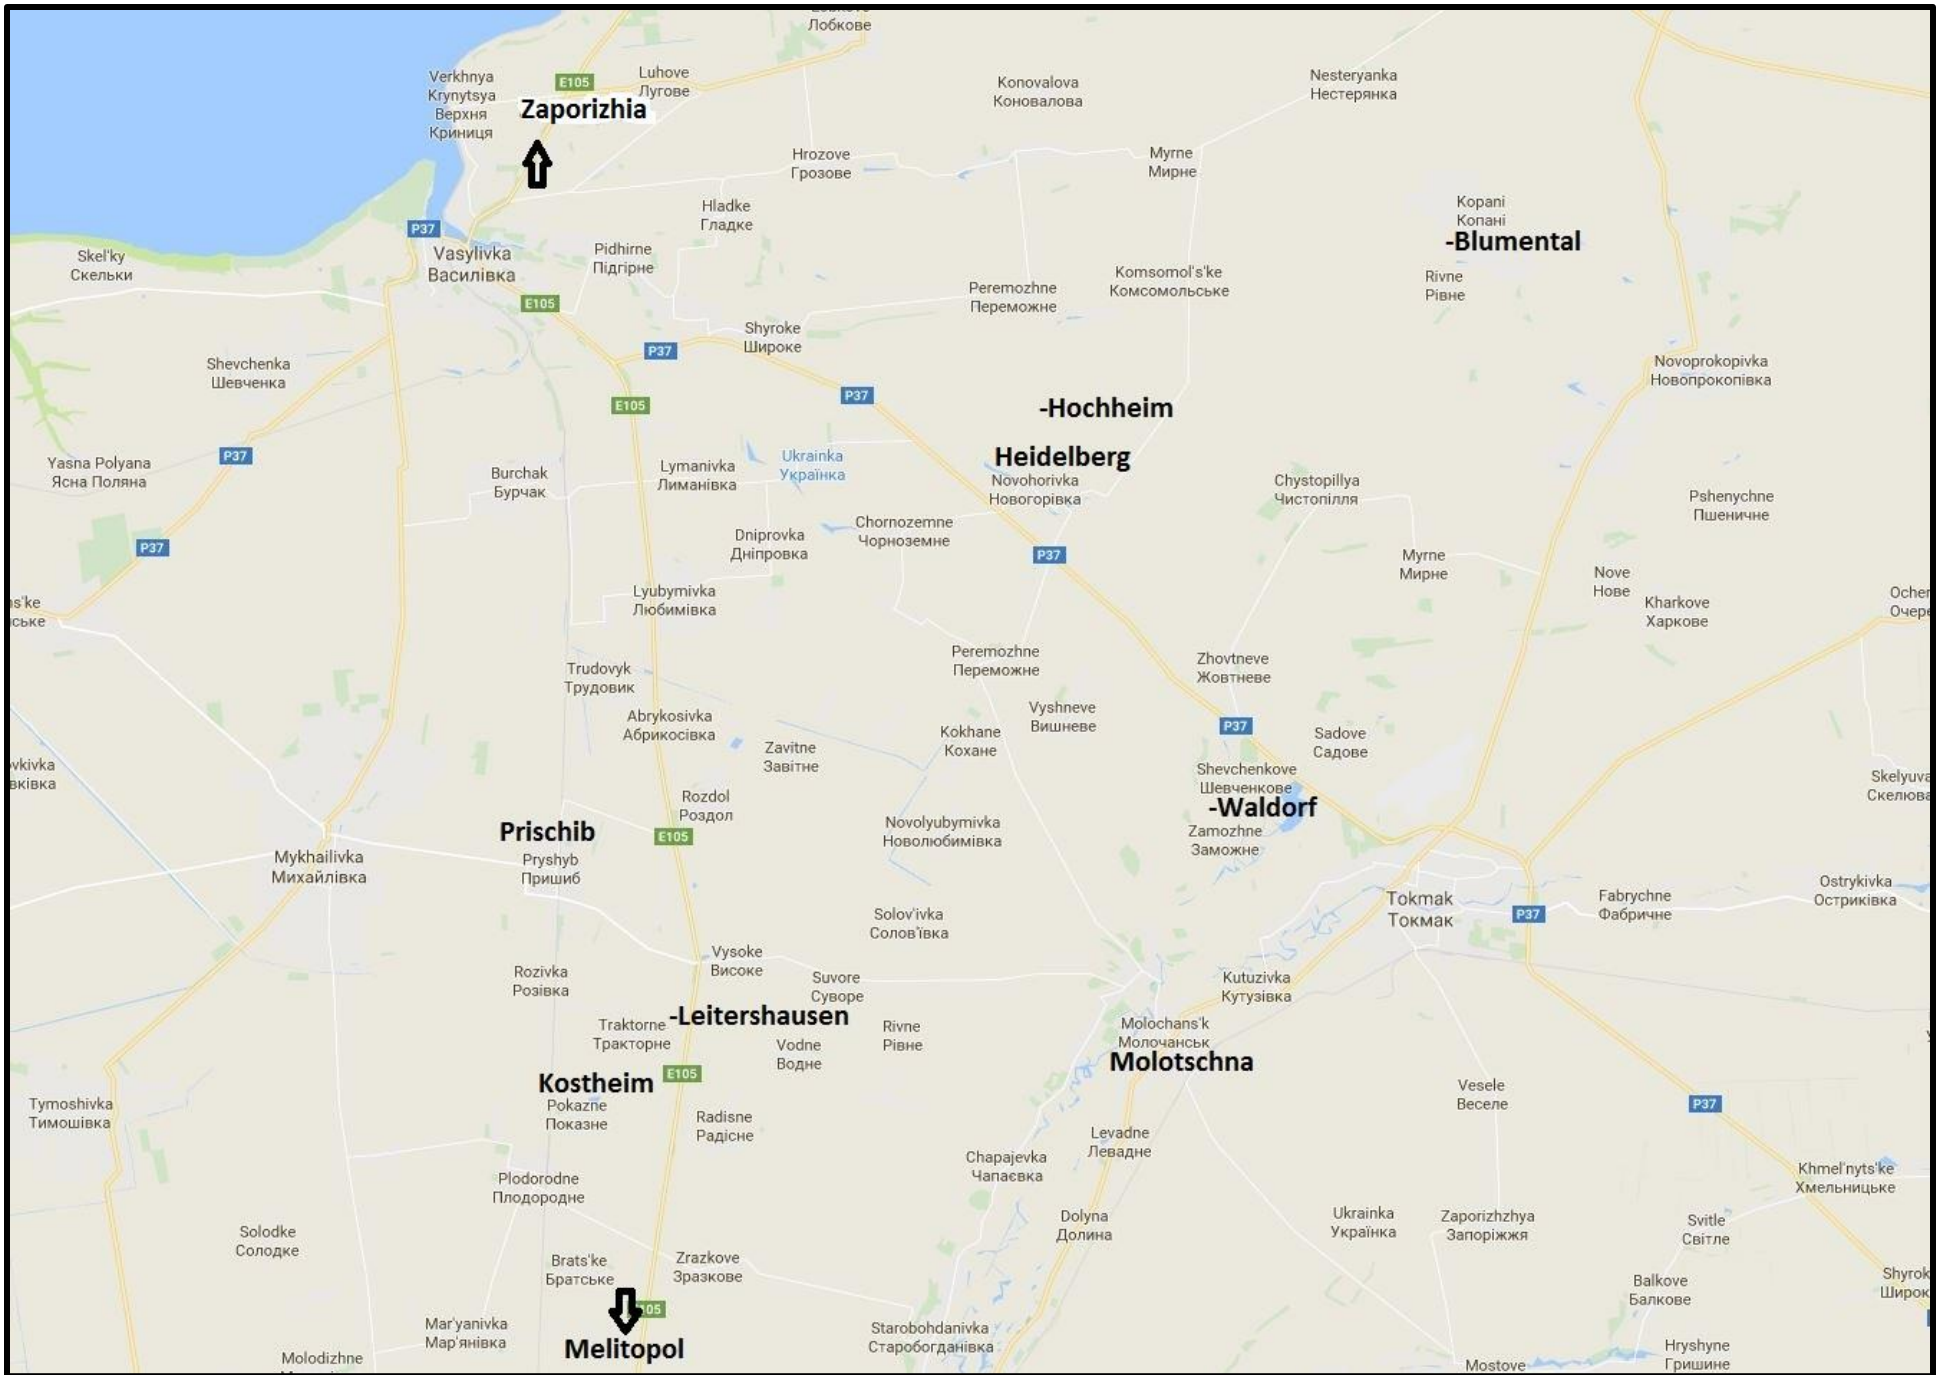

Heidelberg, Taurien, Catholic Parish Baptisms, Year 1839

Russian State Archives of Saratov

Fond 1166, Opus 1, Delo 105, pages 108rev – 132rev.

No.	Birth Date / Location	Baptism Date / Location	Name of Baptized	Parents / Colonists of	Godparents
	Geburtsdatum / Ort	Taufdatum / Ort	Name der Getauften	Die Eltern / Kolonisten von	Die Paten
1	01 Nov 1838	01 Jan 1839 Waldorf	Margaretha FISCHER	Michael Fischer Maria Josepha Sandt ?	Johann Haberlink Elisabetha Haberlink
2	28 Dec 1838	01 Jan 1839 Heidelberg	Johann SIMON	Emanuel Simon Christina Grunau	Melchior Zenkler Christina Zerr
3	05 Jan 1839	06 Jan 1839 Heidelberg	Katharina HIRSCH	Karl Hirsch Maria Laier	Georg Jaufmann Katharina Jaufmann
4	20 Nov 1838	24 Jan 1839 Heidelberg	Theresia GERBERSDORFER	Josef Gerbersdorfer Elisabetha Roos	Melchior Warth Theresia Warth
5	29 Dec 1838	08 Jan 1839 Grigorjewka	Foma Vasili KRASNOPOLSKY	Peter Krasnopolsky Elisabetha Wigornizkaja	Peter Listovsky Leonora Wigornizkaja
6	09 Jan 1839	11 Jan 1839 Heidelberg	Philipp BOPP	Christian Bopp Anna Maria Steinbeck (See Heidelberg HH # 44)	Philipp Bopp Katharina Bopp
7	08 Jan 1839	11 Jan 1839 Heidelberg	Maria Magdalena BEHM	Martin Behm / Boehm Christina Zaiser	Johann Behm Maria Magdalena Behm Zaiser
8	07 Sep 1838	16 Jan 1839 Kostheim	Johann WEININGER	Joseph Weininger Elisabetha Kling	Johann Hirsch Katharina Hirsch
9	21 Sep 1838	16 Jan 1839 Kostheim	Eva Rosina ZAISER	Friedrich Zaiser Elisabetha Berlezkaja ? See Kostheim HH # 8.	Anton Hartlieb Johanna Laier
10	08 Dec 1838	16 Jan 1839 Kostheim	Margaretha KAISER	Lasar Kaiser Margaretha Fischer	Josef Weininger Elisabetha Margaretha Weininger
11	21 Jan 1839	22 Jan 1839 Heidelberg	Philipp JAUFMANN	Philipp Jaufmann Katharina Sengler / Zängler	Christian Eppinger Katharina Eppinger