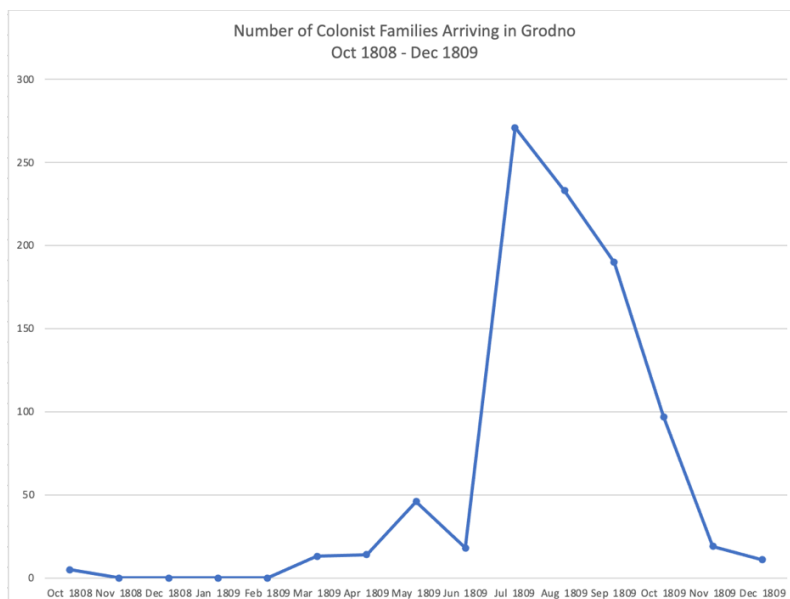

## Border Crossings of Colonists into Russia at Grodno October 1808 – December 1809

This file contains lists of Colonists who crossed the border from Bailystok (on the border of the Duchy of Warsaw) into Russia at Grodno (now in Belarus). The file is written in Russian and consists of 917 families. It names the head of the family, the individuals included in the family with their relationship to the head, ages, and places of origin.

The file also documents the distribution of food allowance monies (40 kopeks for those age 16 and older and 24 kopeks for those under 16).

The Archive images were obtained by Sergey Safronov and were provided by him.

### Overland Route to Grodno

The large majority of these families started their journey at Frankfurt am Main where they received their passports. From there they traveled overland in caravans to Frankfurt an der Oder and on through Bromberg (now Bydgoszcz, Poland) to Bialystok to Grodno. The distance from Frankfurt an der Oder to Grodno is approximately 740 kilometers. After a few days rest in Grodno the majority of families continued their journey on to Ekaterinoslav which is another 1120 kilometers distant from Grodno where they spent the winter of 1809 – 1810.